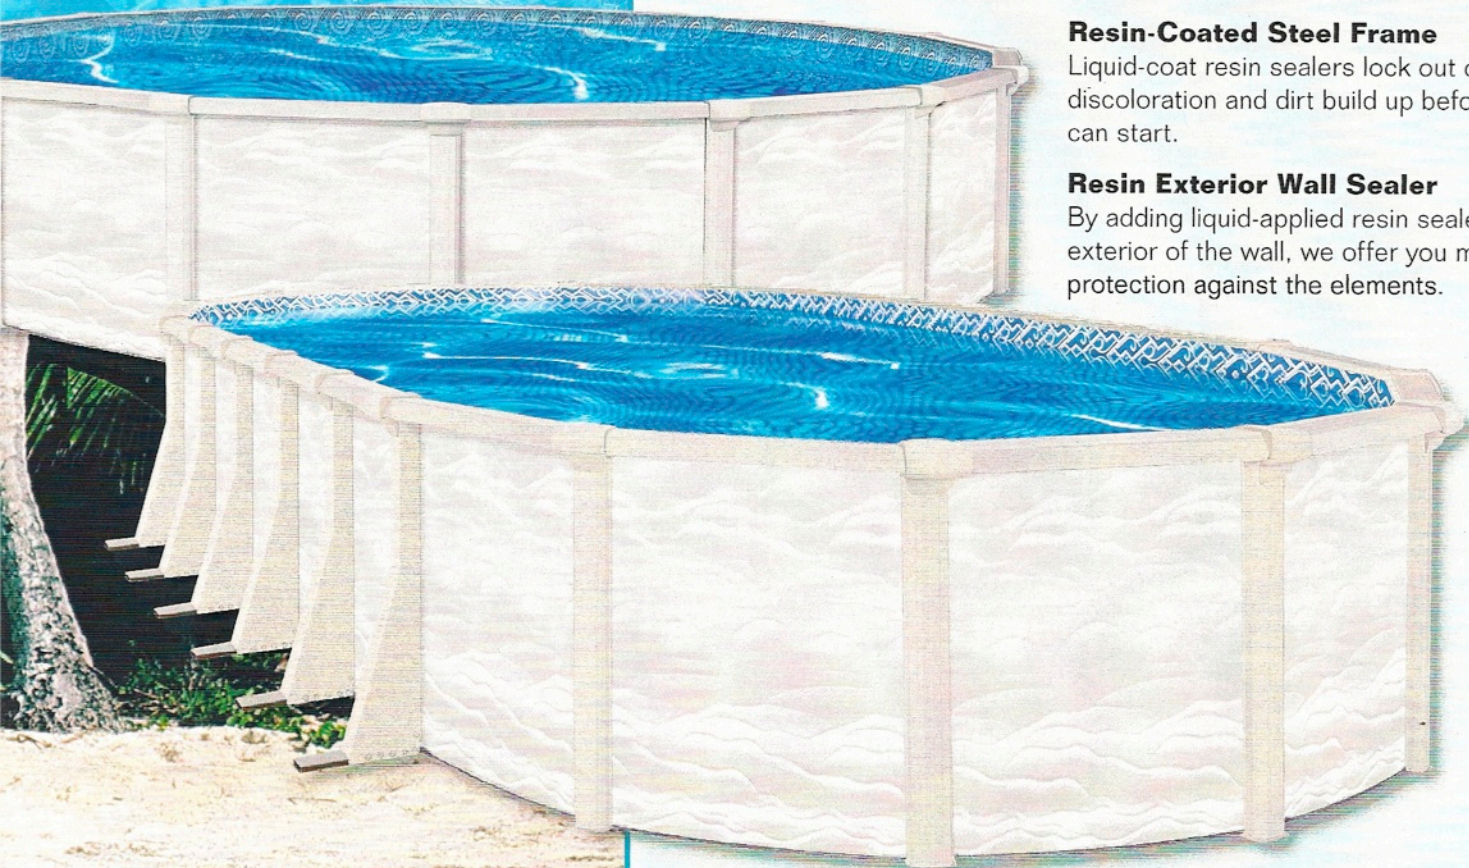

Southshore STR

52" Wall Height

Two-Piece Sculpted Resin Top Caps

Heavy Gauge Reinforced Top Rails with Unique Protective Backer

Bonding primer combined with a metallic sealer protects the underside of the top rail from chlorine splashback.

CARIBBEAN POOLS & HOT TUBS

4728 Mahoning Ave.
Austintown, Ohio 44515
330-270-9125

Resin-Coated Steel Frame

Liquid-coat resin sealers lock out corrosion, discoloration and dirt build up before they can start.

Resin Exterior Wall Sealer

By adding liquid-applied resin sealer to the exterior of the wall, we offer you maximum protection against the elements.

A size for every back yard!
With eight round and four oval pool sizes from which to choose, there's a Southshore STR for every family.

*Water capacities shown are with water to the middle of the skimmer and a 2" protective layer of sand under the liner.

Epoxy Interior Wall Backer

True epoxy repels moisture between the wall and liner and protects your wall as only epoxy can.