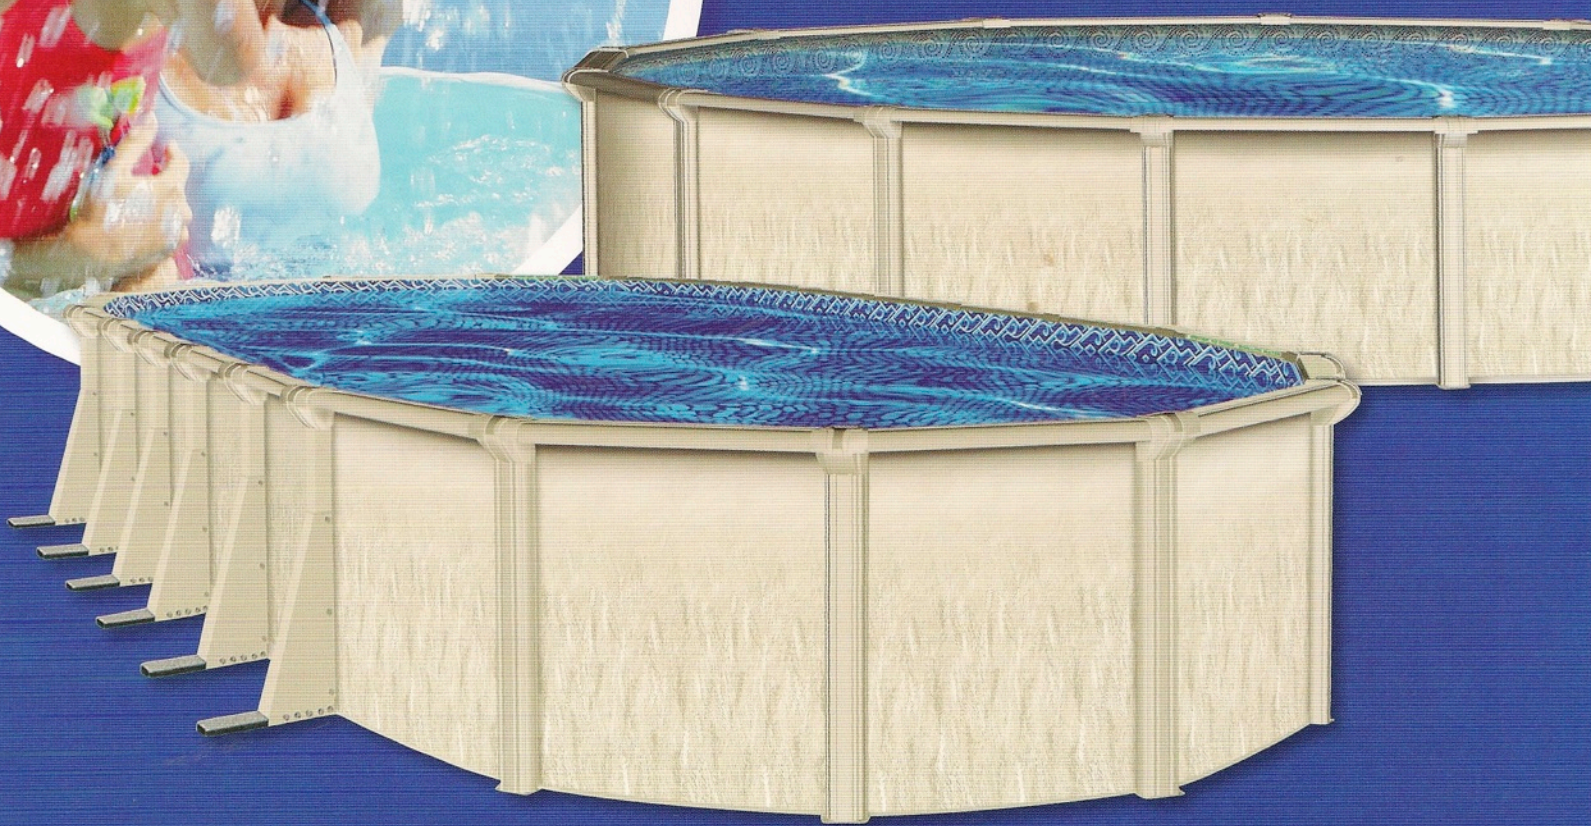

# The Riverside

The Riverside Pool has been engineered to perfection and is proudly supported by your local pool professional. This will give you an added peace of mind, just as it has for thousands of families. No other swimming pool company invites the buyer to carefully inspect every detail of the pool like the Elite Series. Manufactured to the highest standards with quality components and proper design, this Elite Series pool is the best in its class.

## Pool Specifications

- 52" & 54" wall height
- 8" Krystal Kote steel top ledge with Copper Guard
- Krystal Kote protection steel uprights
- Two piece ledge cover
- Steel stabilizer and bottom rails
- Steel top and bottom plates
- Buttressless oval system
- \*Optional Stainless Panel

## Pool Sizes

**ROUND:** 15' • 18' • 21' • 24' • 27' • 30' • 33'

**OVAL:** 15'x30' • 18'x33'

Liners sold separately. The liner shown in this picture may be different than what your dealer offers with this pool.