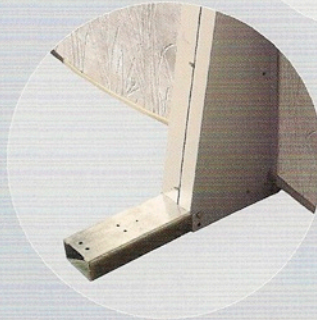

## Hybrid components

- Injection-molded resin ledge covers
- Resin bottom plate with integrated foot cover
- Stainless steel hardware

## Yardmore braceless support system

- An exclusive buttress-free system
- Maximizes yard space by eliminating unsightly struts
- Oval pools only