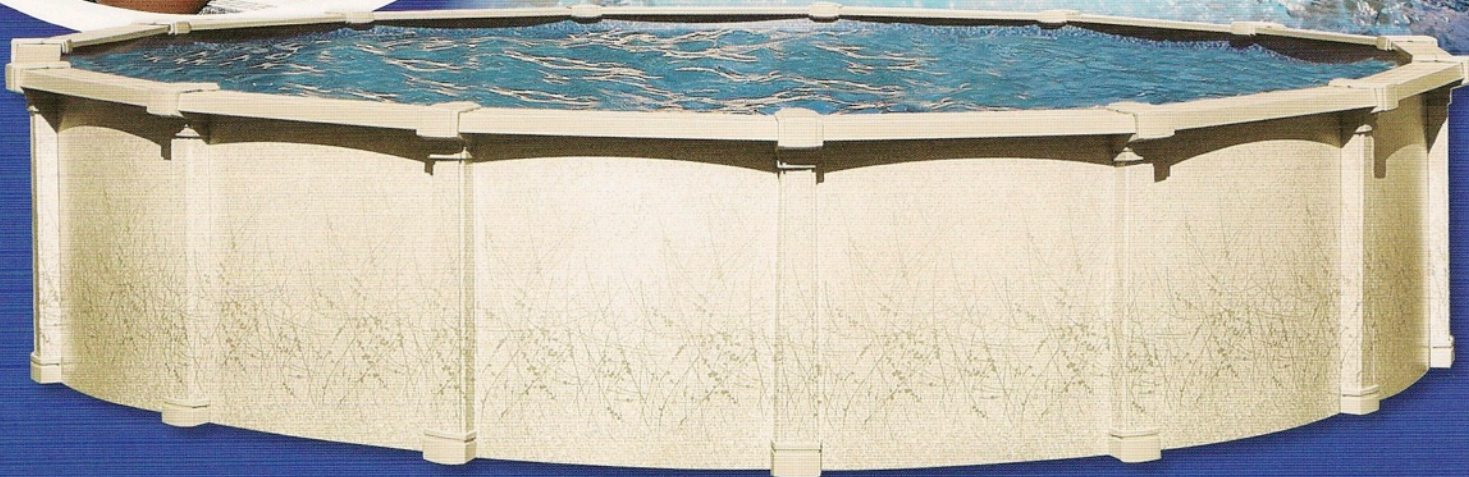

# The Escalade

The Escalade Pool has been engineered to perfection and is proudly supported by your local pool professional. This will give you an added peace of mind, just as it has for thousands of families. No other swimming pool company invites the buyer to carefully inspect every detail of the pool like the Elite Series. Manufactured to the highest standards with quality components and proper design, this Elite Series pool is the best in its class.

## Escalade STR

- 52" & 54" wall height
- 8" Krystal Kote protection steel top ledge
- 8" Tapered wall-print steel upright
- Two piece ledge cover & Resin foot cover
- Aluminum stabilizer and bottom plates
- Resin bottom rail
- Braceless oval system

## Escalade RTR

- 54" wall height
- 8" Radiused injected resin top ledge
- 8" Tapered wall-print steel upright
- Two piece ledge cover & Resin foot cover
- Aluminum stabilizer
- Resin bottom plates & rails
- Braceless oval system

## Pool Sizes

**ROUND:** 15' • 18' • 20' • 24' • 28' • 33' **OVAL:** 15'x30' • 18'x33'

Liners sold separately. The liner shown in this picture may be different than what your dealer offers with this pool.